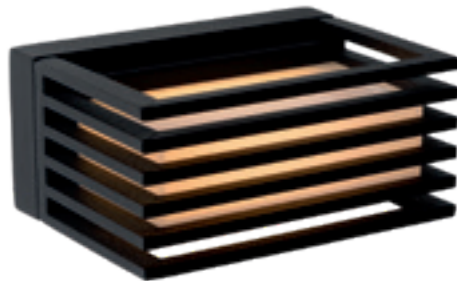

MALTA LED

- 1x5,4W/INTEGRATED SMD LED/3000K/231lm/incl.
- H 6,5cm/W 14cm/D 10,5cm
- color black
- aluminium & pc

15800/05/30