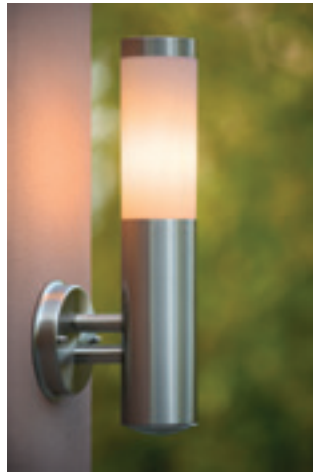

KIBO

- E27/60 W max./excl.
- Ø 7,5 cm/H 39cm/W 15cm
- Ø 7,5 cm/H 45cm
- color satin Chrome
- inox 304/acrylic diffuser

14863/01/12

14863/45/12

14863/45/12

14863/01/12

MART

- 1xE27/15W max./excl.
- H 20cm/W 17,2cm/L 12cm
- color dark grey
- alu & PMMA

27887/01/61